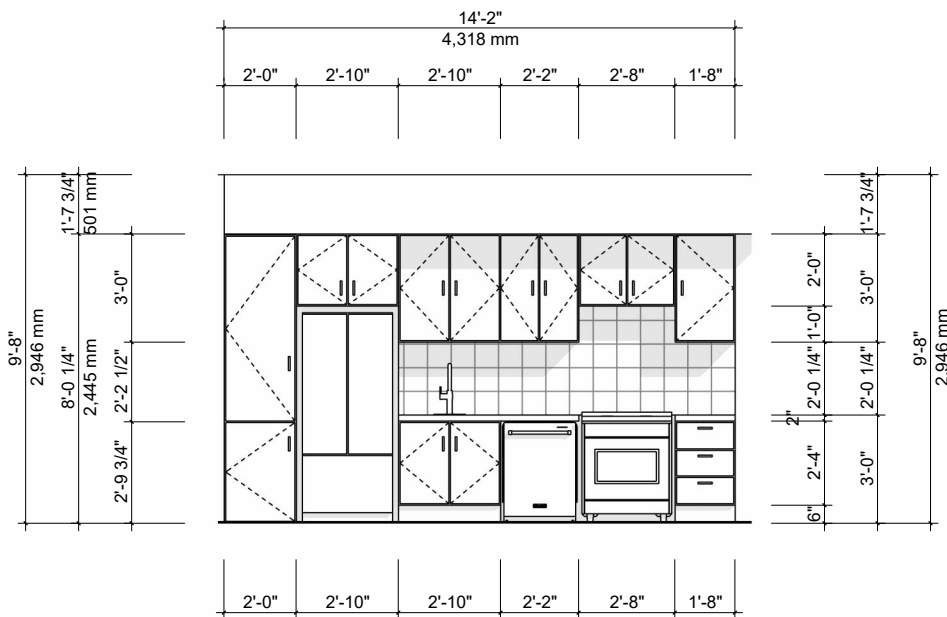

STD KITCHEN - TYPE A

Kitchen - Type A

LENGTH: 14 Ft. 2 In. | 4318 mm

Type A

FAST TRACK MODULAR PRECAST

STD KITCHEN - TYPE A UNIT

SHEET K1.01

SCALE

1 : 64

SHEET SIZE

11x17

ISSUE DATE

Feb 07, 2023