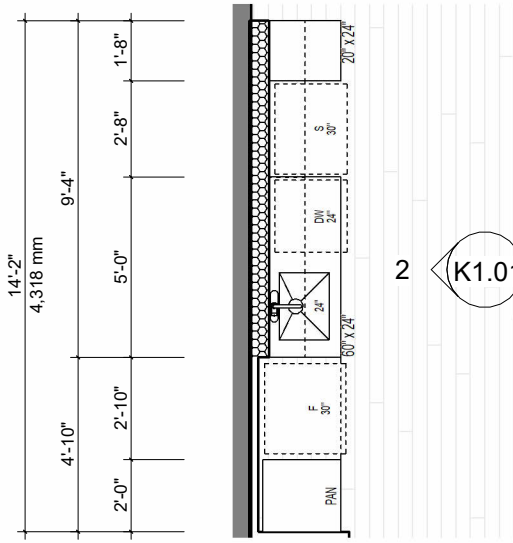

STD KITCHEN - TYPE A

Kitchen - Type A

LENGTH: 14 Ft. 2 In. | 4318 mm

Type A

FAST TRACK MODULAR PRECAST

STD KITCHEN - TYPE A UNIT

SHEET K1.01

SCALE

1 : 64

SHEET SIZE

11x17

ISSUE DATE

Feb 07, 2023