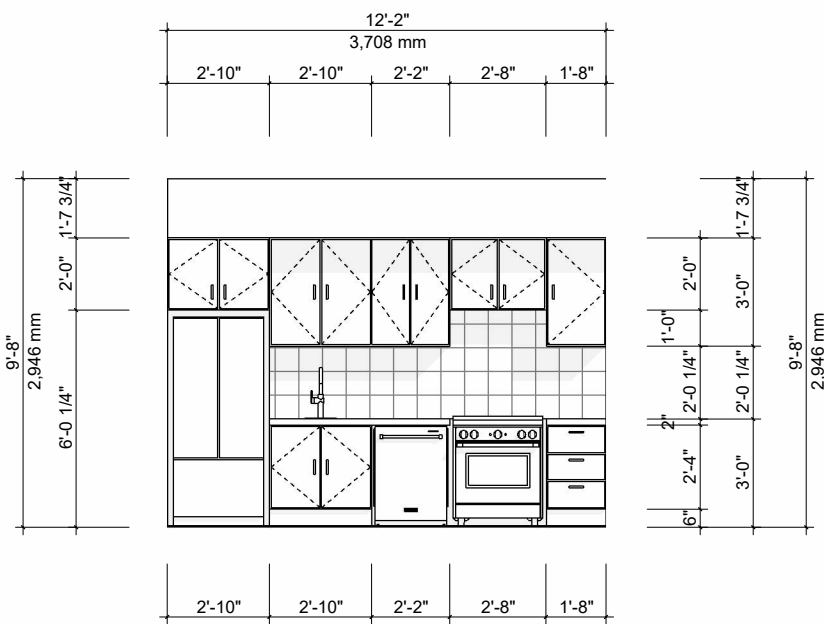

STD KITCHEN - TYPE B

44 MURLINE, HARLEY, ON, N1E 1S1

Kitchen - Type B

LENGTH: 12 Ft. 2 In. | 3708 mm

Type B

FAST TRACK MODULAR PRECAST

STD KITCHEN - TYPE B UNIT

SHEET K1.02

SCALE

1 : 64

SHEET SIZE

11x17

ISSUE DATE

Feb 07, 2023