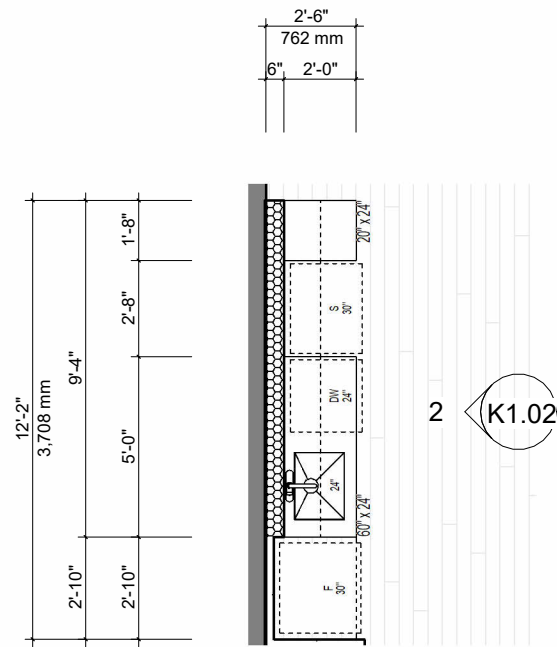

STD KITCHEN - TYPE B

44 MURLINE, HARLEY, ON, N1E 1S1

Kitchen - Type B

LENGTH: 12 Ft. 2 In. | 3708 mm

Type B

FAST TRACK MODULAR PRECAST

STD KITCHEN - TYPE B UNIT

SHEET K1.02

SCALE

1 : 64

SHEET SIZE

11x17

ISSUE DATE

Feb 07, 2023