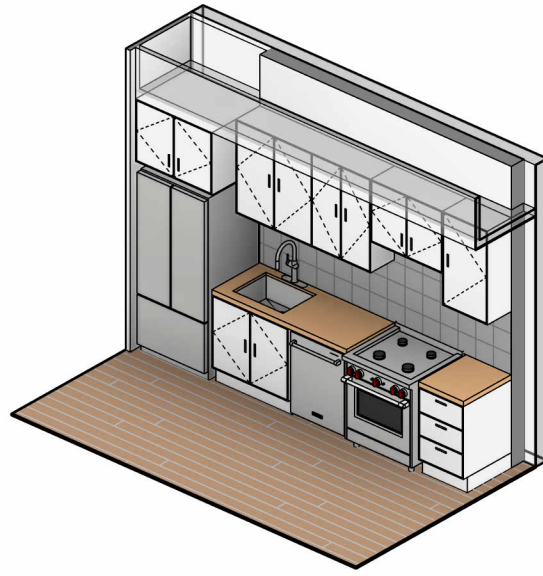

STD KITCHEN - TYPE B

44 MURLINE, HARLEY, ON, N1E 1S1

Kitchen - Type B

LENGTH: 12 Ft. 2 In. | 3708 mm

Type B

FAST TRACK MODULAR PRECAST

STD KITCHEN - TYPE B UNIT

SHEET K1.02

SCALE

1 : 64

SHEET SIZE

11x17

ISSUE DATE

Feb 07, 2023