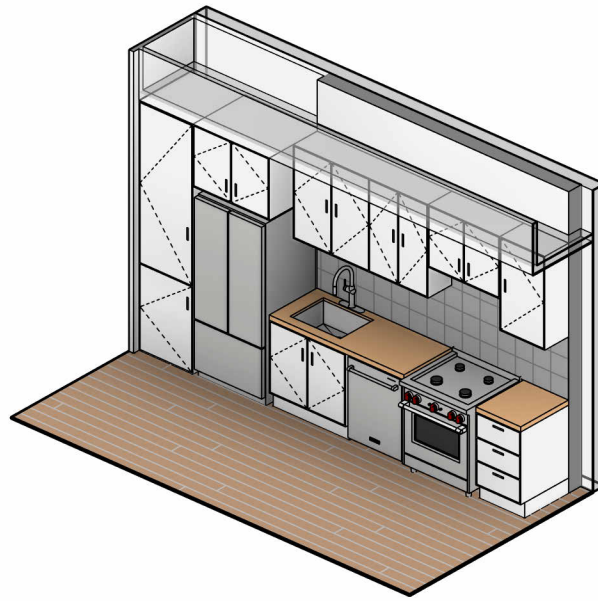

STD KITCHEN - TYPE A

Kitchen - Type A

LENGTH: 14 Ft. 2 In. | 4318 mm

Type A

FAST TRACK MODULAR PRECAST

STD KITCHEN - TYPE A UNIT

SHEET K1.01

SCALE

1 : 64

SHEET SIZE

11x17

ISSUE DATE

Feb 07, 2023